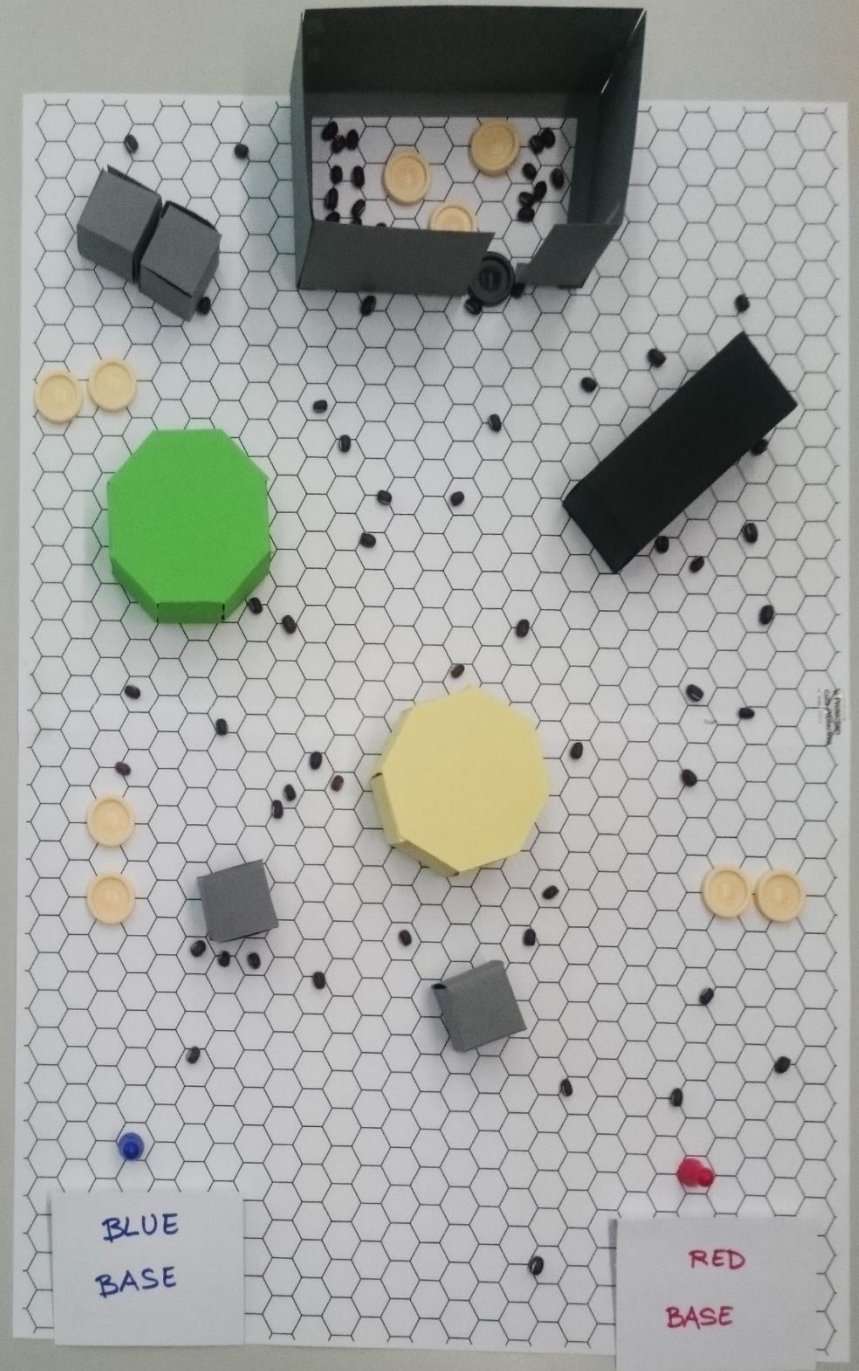

THAT FAILED BANK ROBBERY

ESCHER'S

THAT FAILED BANK ROBBERY

THE IDEA & PHYSICAL PROTOTYPE

3 PILLARS (GUIDING PRINCIPLES)

- Fun
- Simple
- Beautiful

FUNCTIONAL MINIMUM

ROUND: 1:12

CASH: 0

LOW TARGET

001 010

Player1

\$306

Player2

\$0

round: 1/3

time: 0:02

Get back to your base!

Team 1

\$0

Team 2

\$0

ET

3D PHYSICS ENGINE

BASE

HOSPITAL CHF 0.-

ROUND 1/3

WINS: 0

FULL

BRING THE CASH TO YOUR BASE!

TIME LEFT: 2:17

PROCEDURAL SPAWNING SYSTEM & GAME MODES