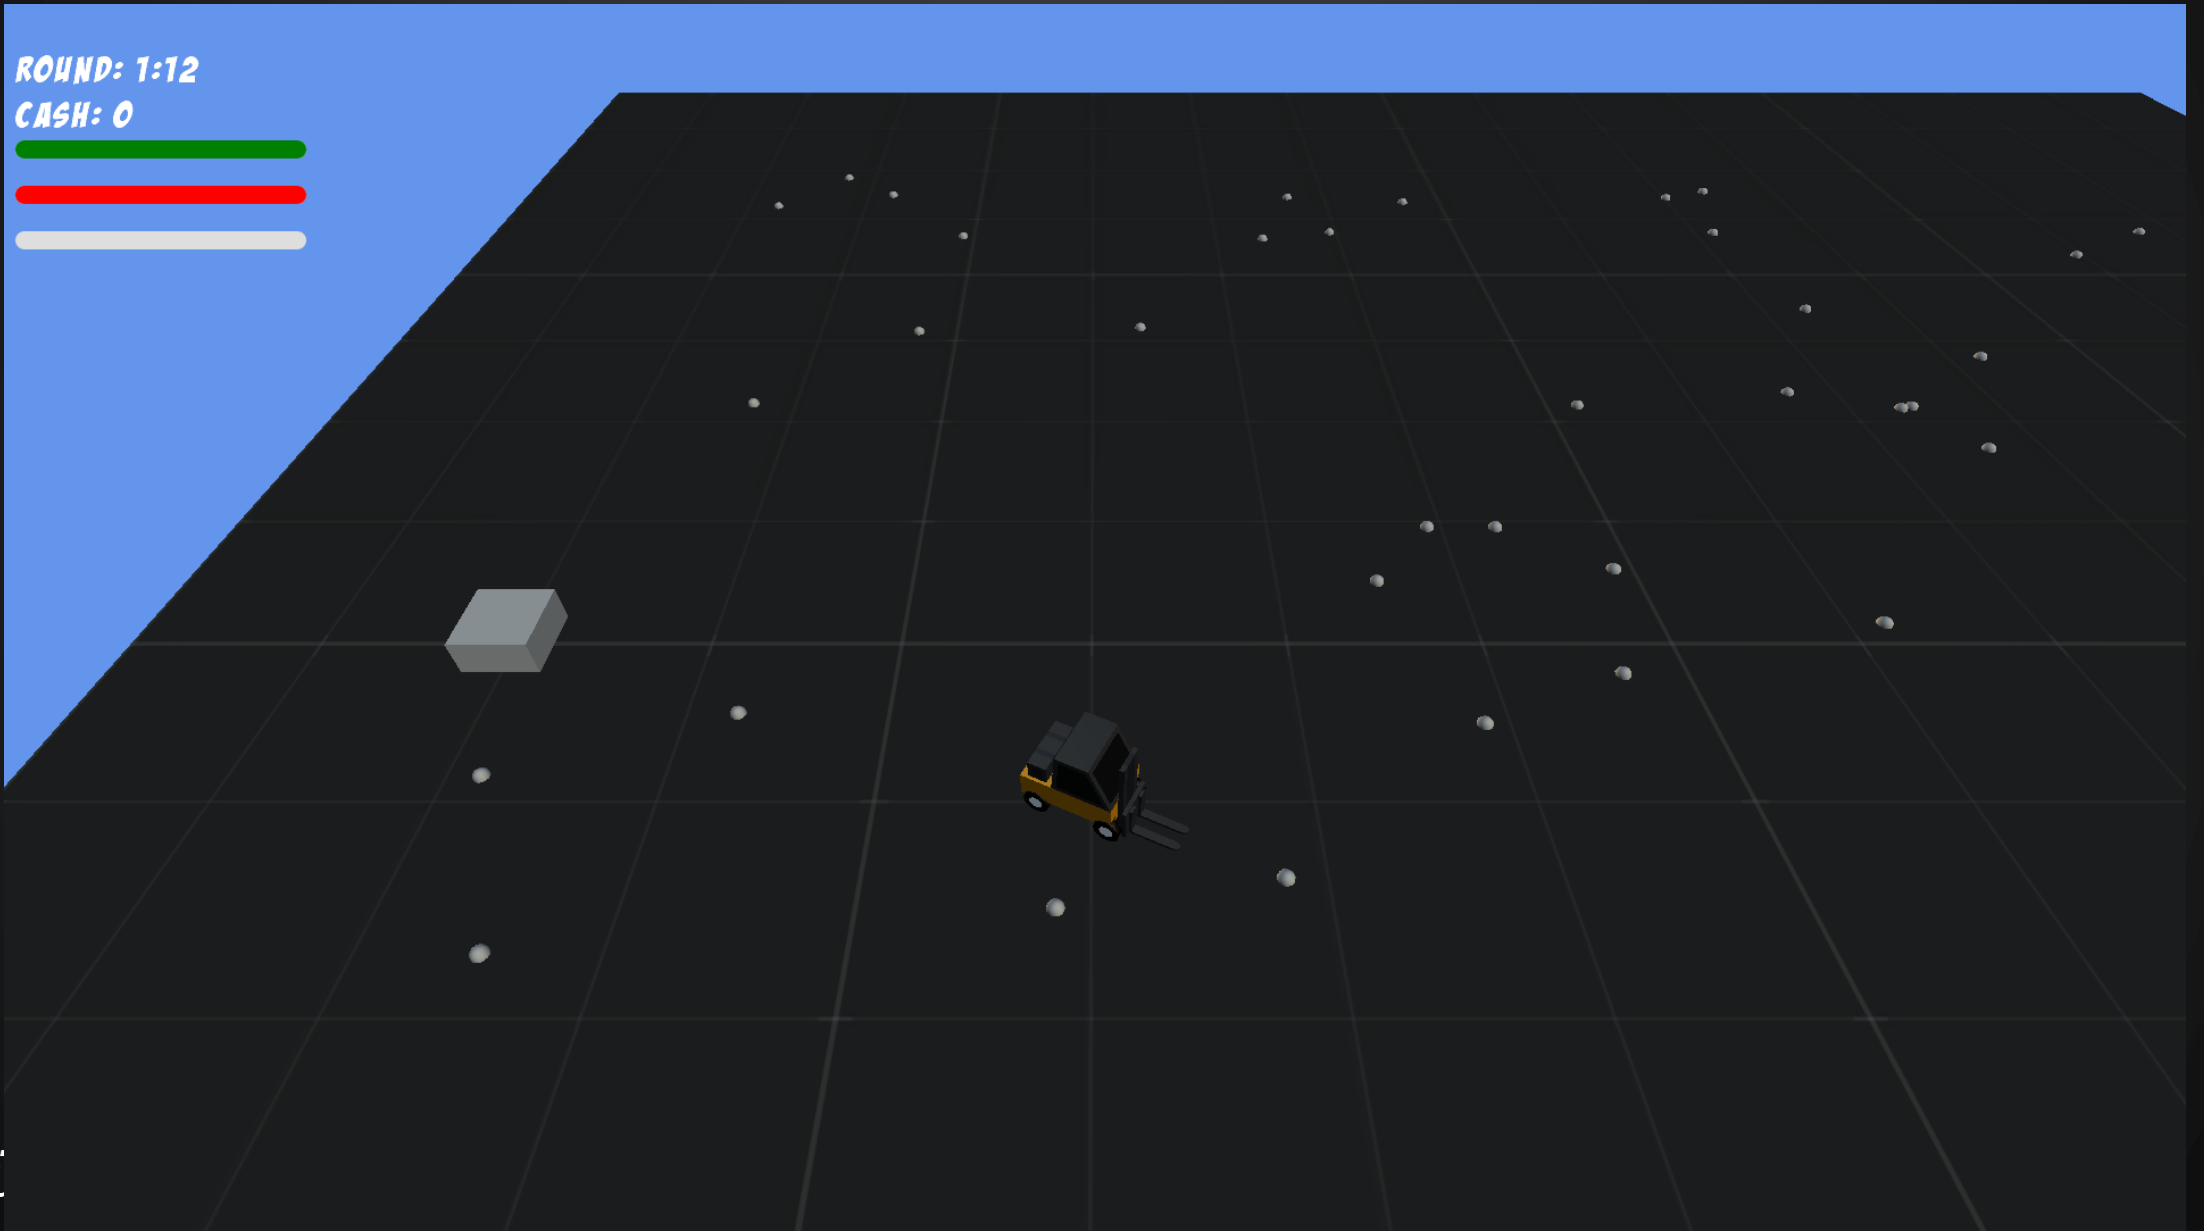

THAT FAILED BANK ROBBERY

ESCHER'S

THAT FAILED BANK ROBBERY

THE IDEA & PHYSICAL PROTOTYPE

3 PILLARS (GUIDING PRINCIPLES)

- Fun
- Simple
- Beautiful

FUNCTIONAL MINIMUM

ROUND: 1:12

CASH: 0

LOW TARGET

001 010

Player1

\$306

Player2

\$0

round: 1/3